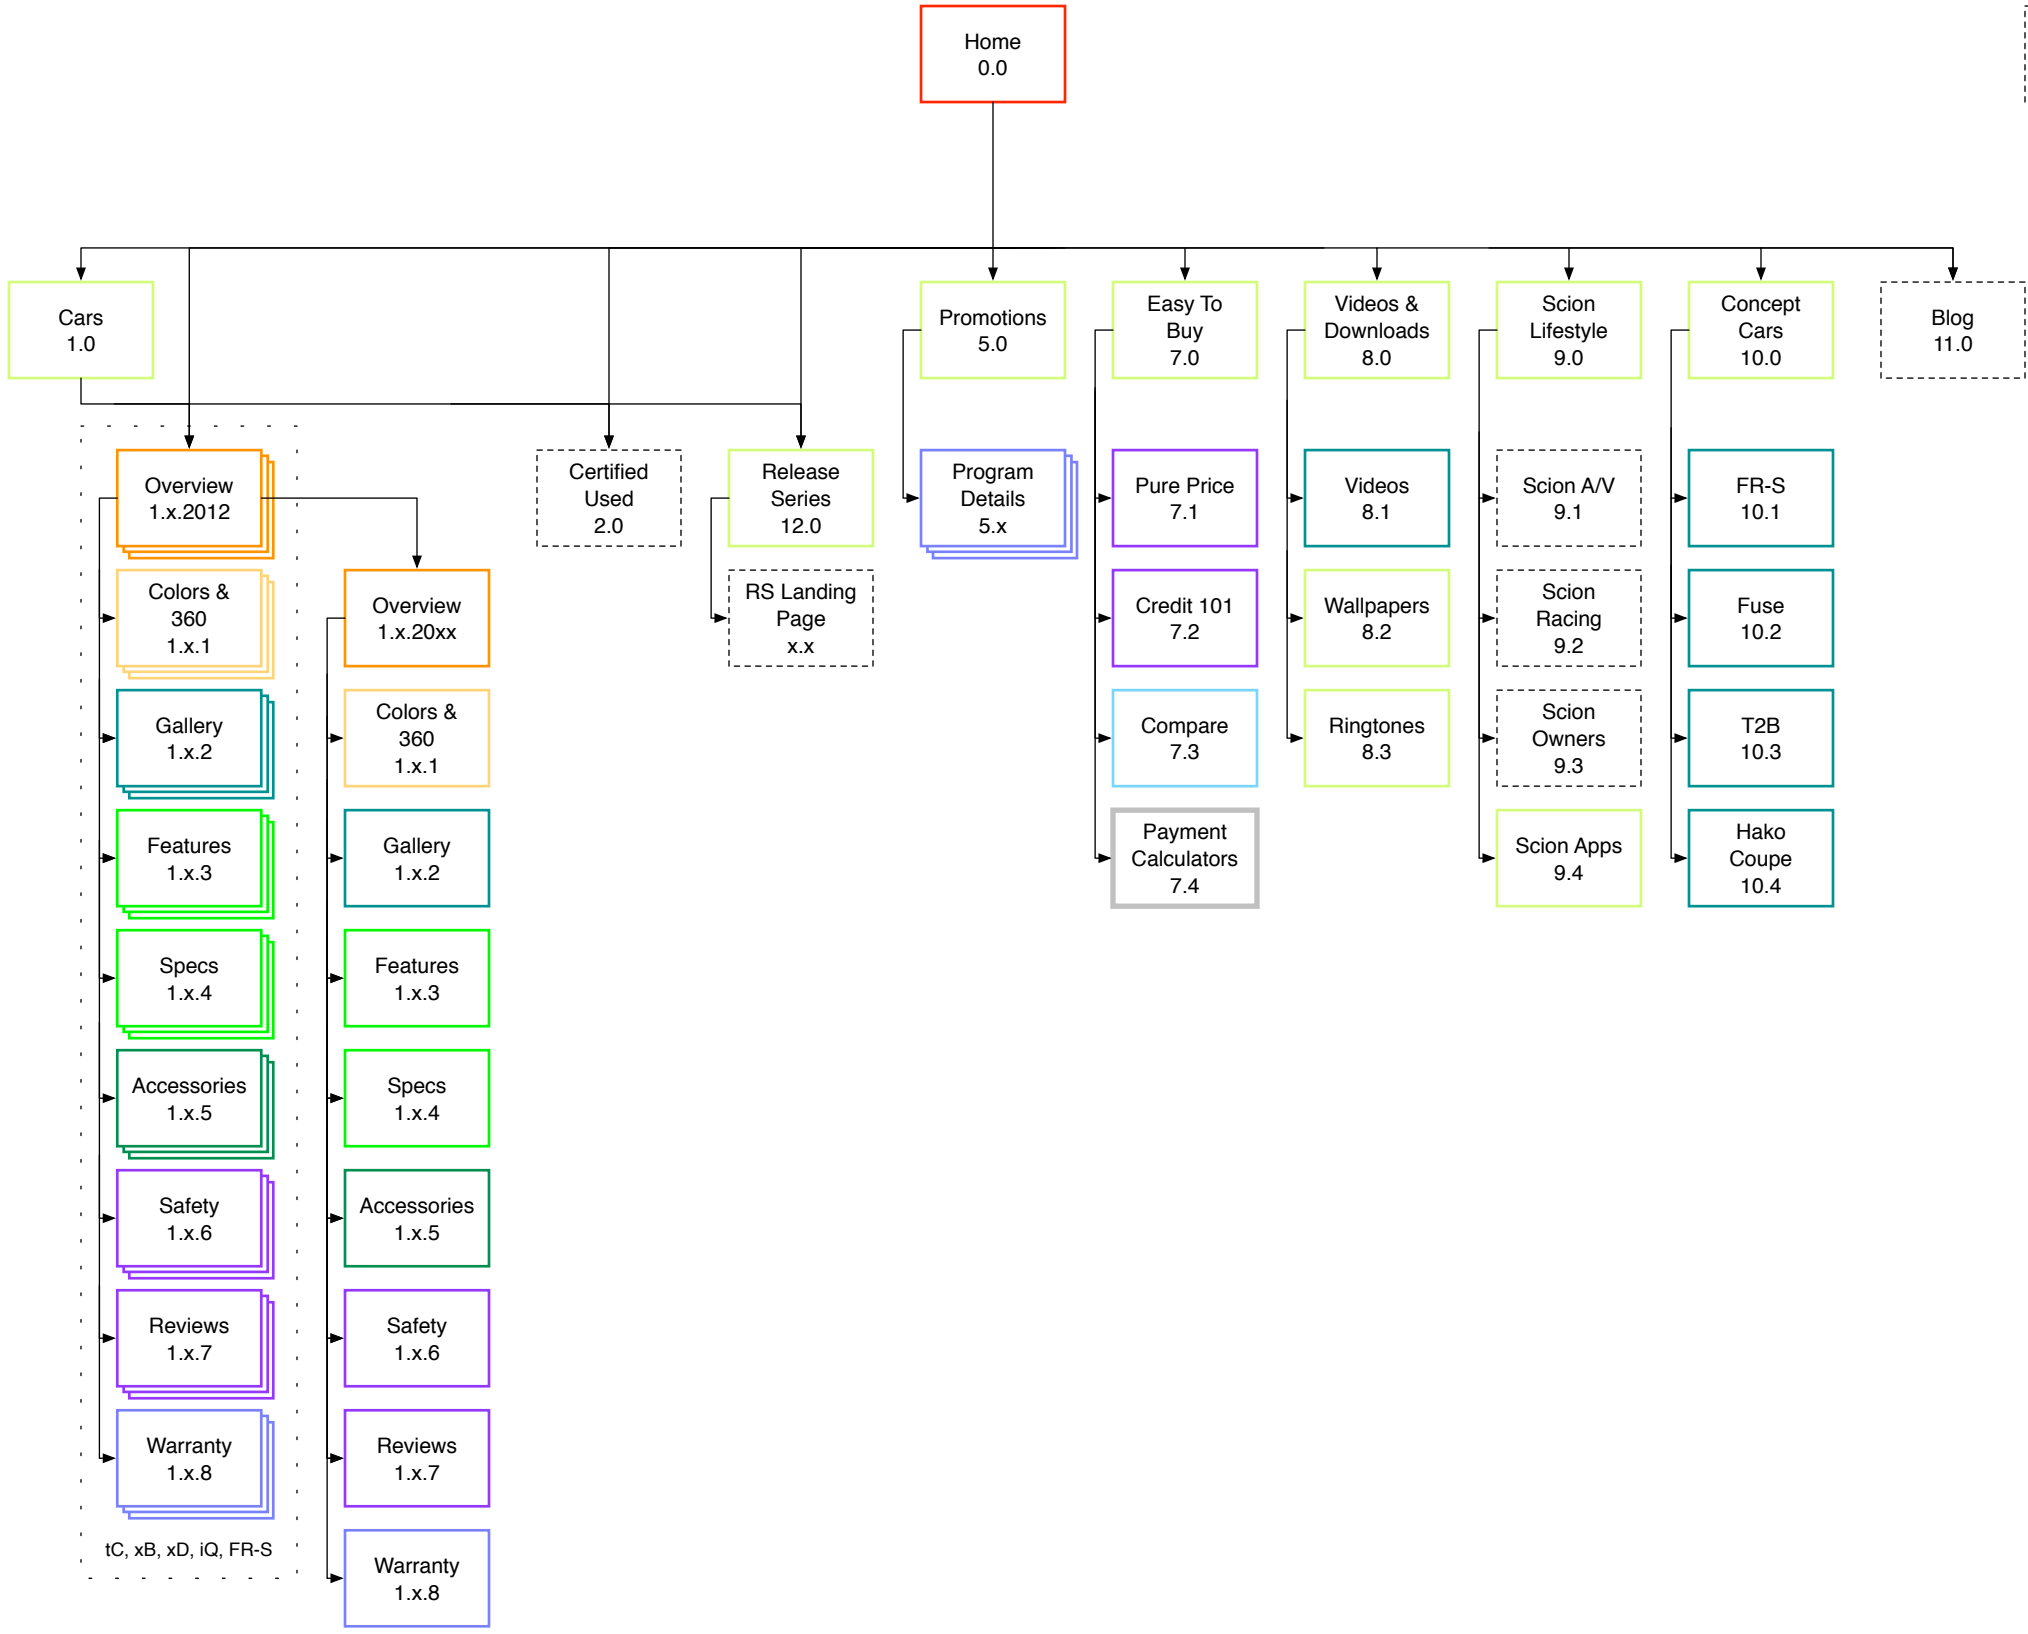

Utility Navigation

Key

Template Types

 1. Marquee w/ Subs [Homepage]	 8.1 2 Column: Wide Right
 2. Vehicle Anchor Page	 8.2 2 Column: Wide Left
 3. 360° Gallery & Color Selector	 9. Search Results
 4. Gallery	 10. Compare
 5. Accessories	 11. Find A Dealer
 6. Table Data	 12. Pre-Owned
 7. 3 Column Box Rows	 Custom Non-Templated

Page Types/States

 External Page	 Modal Window
------------------------------------------------------------------------------	----------------------------------------------------------------------------

Footer Navigation*

Footer Navigation