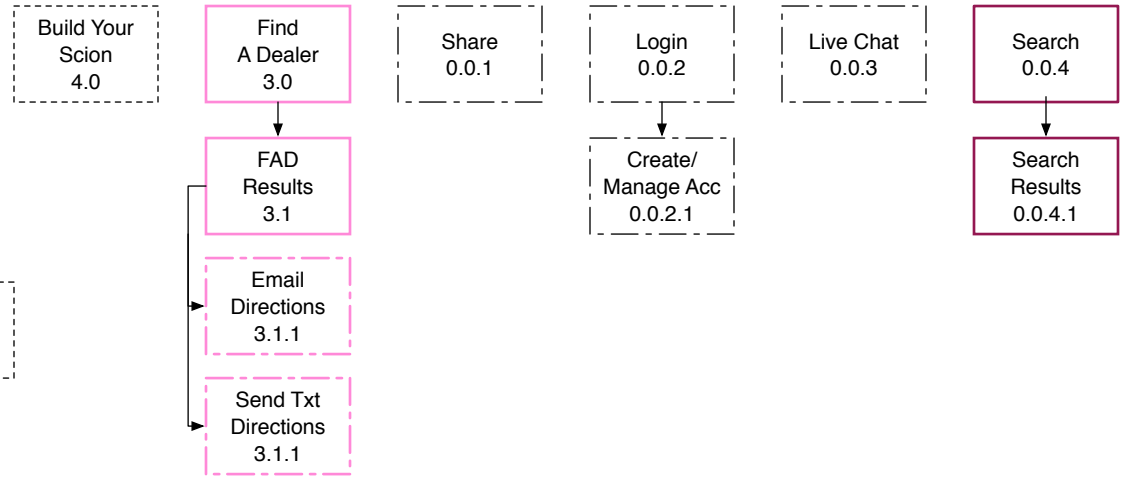

Utility Navigation

Key

Template Types

 1. Marquee w/ Subs [Homepage]	 8.1 2 Column: Wide Right
 2. Vehicle Anchor Page	 8.2 2 Column: Wide Left
 3. 360° Gallery & Color Selector	 9. Search Results
 4. Gallery	 10. Compare
 5. Accessories	 11. Find A Dealer
 6. Table Data	 12. Pre-Owned
 7. 3 Column Box Rows	 Custom Non-Templated

Footer Navigation*

Footer Navigation